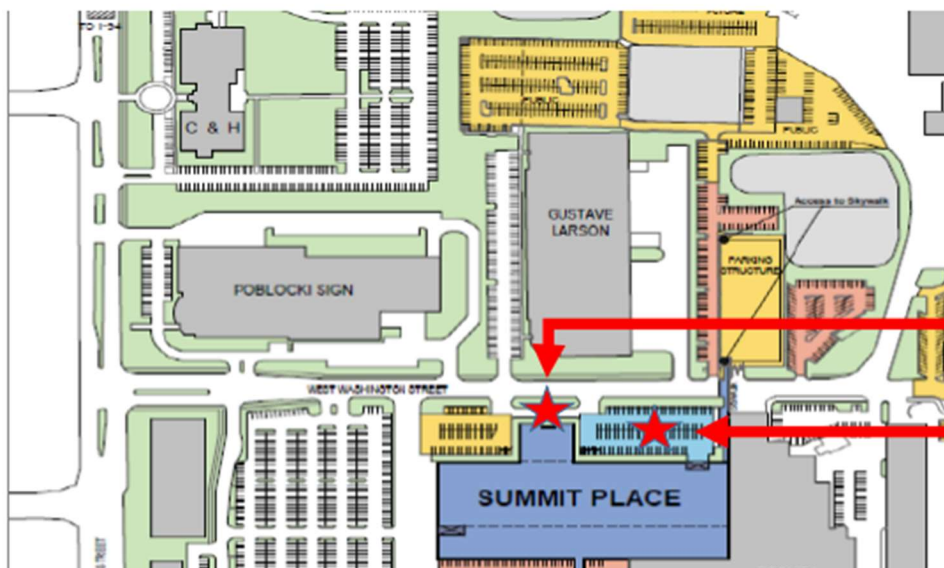

Driving Directions

From the west (Madison):

- Take I-94 East to exit 307A toward 68th Street/70th Street onto W. Kearney Street. Proceed for .2 miles.
- Turn right onto South 70th street. Proceed for .6 miles.
- Turn left onto West Washington Street. Proceed for .2 miles to Summit Place, on your right.

From the east (Downtown Milwaukee):

- Take I-94 West to exit 307A toward 68th Street/70th Street onto West O'Connor Street. Proceed for .2 miles.
- Turn left onto South 70th street. Proceed for .6 miles.
- Turn left onto West Washington Street. Proceed for .2 miles to Summit Place, on your right.

Parking Directions

Please see the below map highlighting the designated Visitor Parking at Summit Place. (If you have ADA license plates or placard, please ensure they are up to date and properly displayed before parking in any of the ADA designated spaces within the Visitor lot.)

Upon entry through the marked Visitor Entrance doors off the Visitor Parking or the North Entrance, proceed to the Security Desk located underneath the escalators. Please notify the personnel at the desk of your make/model/plate and any other requested information. Unregistered vehicles in Visitor Parking may be ticketed and/or towed.

Conference Room 2135

After checking in at the Security Desk, turn around and proceed towards the café. Conference Room 2135 is just past the café, on the right. **Questions? Amy Rowell 262-395-9698**

Parking & Entrance

North Entrance

Visitor Parking Lot